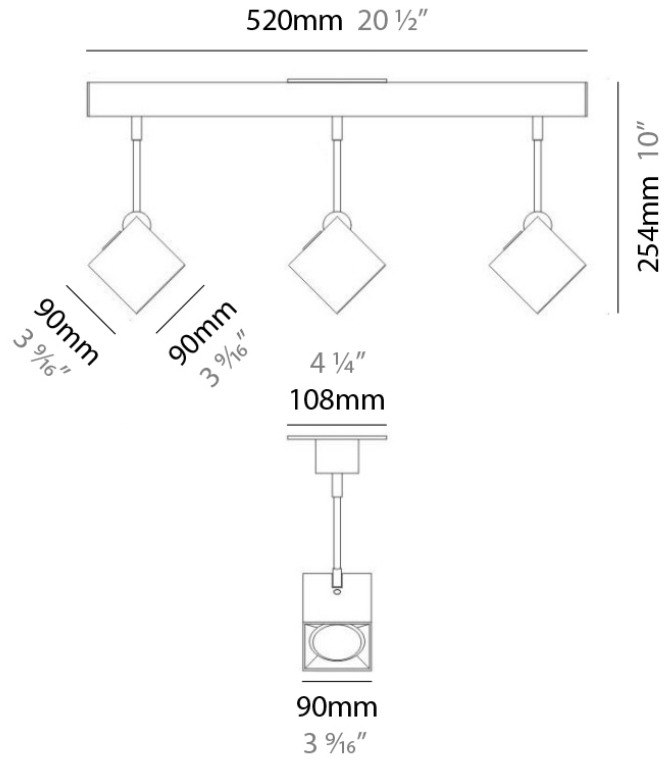

DAU SURFACE

D92017

GENERAL

Series: Dau
Brand: Milan
Division: Design
Mounting Type: Surface
Mounting Location: Ceiling
Subcategory: Pendant

PHYSICAL

Shape: Abstract
Length (mm): 520
Length (in): 20 1/2
Width (mm): 110
Width (in): 4 3/16
Height (mm): 254
Height (in): 10
Weight (kg): 1.4
Weight (lbs): 3
Fixture Material: Aluminum

ELECTRICAL

Number of Lamps: 3
Lamp Type: LED Retrofit
Lamp Shape: MR16
Bulb Included: Bulb Not Included
Total Output Wattage (W): 15
Max. Wattage Per Lamp (W): 5
Lamp Base: GU10
Input Voltage (V): 120

LED

Delivered Lumen Range: 500 - 999 lm

OPTICAL

RATINGS AND CERTIFICATIONS

Certified By: CSA Certified to UL and CSA Standards
IP rating: IP20