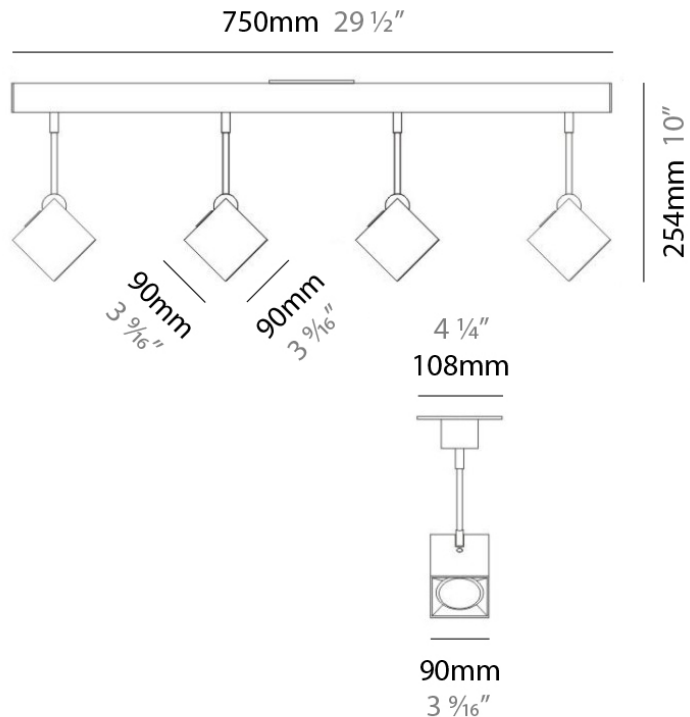

PROJECT	
TYPE	
NOTES	
QUANTITY	
DATE	

DAU SURFACE

D92018

GENERAL

Series: Dau
Brand: Milan
Division: Design
Mounting Type: Surface
Mounting Location: Ceiling
Subcategory: Pendant

PHYSICAL

Shape: Abstract
Length (mm): 750
Length (in): 29 1/2
Width (mm): 110
Width (in): 4 5/16
Height (mm): 254
Height (in): 10
Weight (kg): 2.04
Weight (lbs): 4.5
Fixture Material: Aluminum

ELECTRICAL

Number of Lamps: 4
Lamp Type: LED Retrofit
Lamp Shape: MR16
Bulb Included: Bulb Not Included
Total Output Wattage (W): 20
Max. Wattage Per Lamp (W): 5
Lamp Base: GU10
Input Voltage (V): 120

LED

Delivered Lumen Range: 1000 - 1999 lm

OPTICAL

RATINGS AND CERTIFICATIONS

Certified By: CSA Certified to UL and CSA Standards
IP rating: IP20